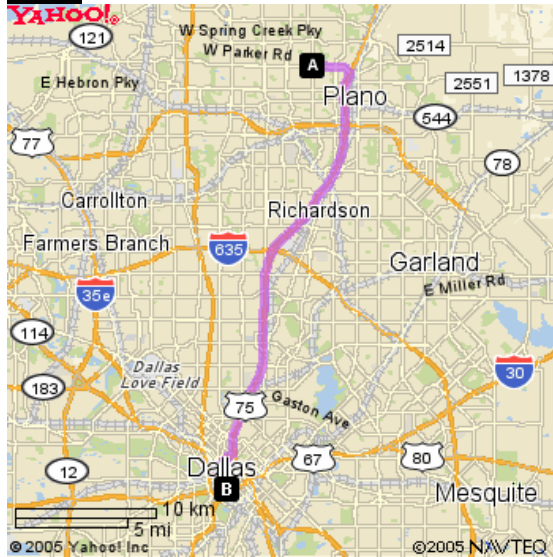

### Venue:

Dallas life Foundation  
1100 Cadiz Street  
Dallas, Texas 75221

### Map:

### Driving Direction:

#### From Hwy 75

Take 75 South towards Dallas Downtown  
Take the I35E south bound exit towards Waco (via Woodall Rogers freeway)  
Stay on your left lane and it takes you to Industrial Blvd. Do not take I-35E.  
Make a left at Industrial Blvd Signal  
Take left at Cadiz Street Signal  
Arrive at 1100 Cadiz Street (Dallas Life Foundation)